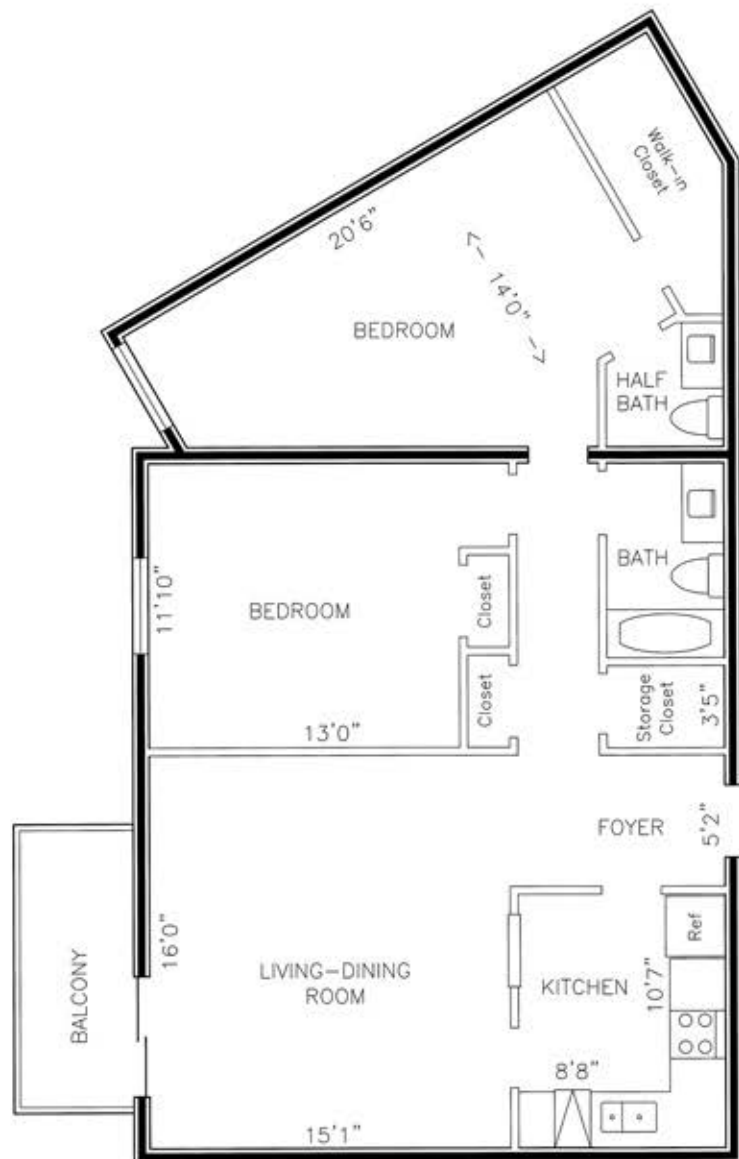

INSPIRATION

1,030 sq. ft.

Two-bedroom corner suite with one and 1/2 baths and a unique angular layout. The master suite features a walk-in closet and private half bath.

FEATURES

Rent Includes Free Heat, Water, Trash & Sewer

- Unique Angular Suite
- Master Suite features a Walk-in Closet and Private Half Bath
- Full Bath
- Balcony
- In-Suite Storage Closet
- Foyer Entrance
- Carpeted Living Room, Bedroom and Halls

- Blinds in Windows & Balcony Doors
- Eat-in Kitchen Features General Electric Appliances, including Range with Self Cleaning Oven, Frost-Free Refrigerator, Dishwasher and Disposal
- Individually Controlled Heating and Air Conditioning
- Masonry Fire Separations
- 24 Hour Emergency Service